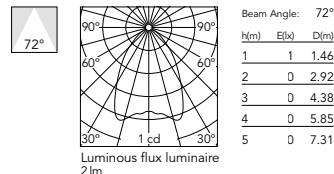

Accessoires / Accessories

Boîtier d'encastrement en aluminium anodisé pour l'installation à l'extérieur.

Housing for recessed installation made in anodized aluminium for outdoor installation.

08.8422.00