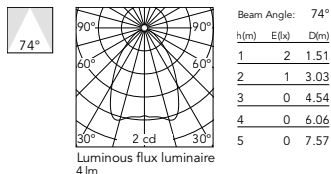

Lumière Ambre/Amber Light
09.3201.30A
09.3201.29A
09.3201.55A
09.3201.BZA
09.3201.ANA