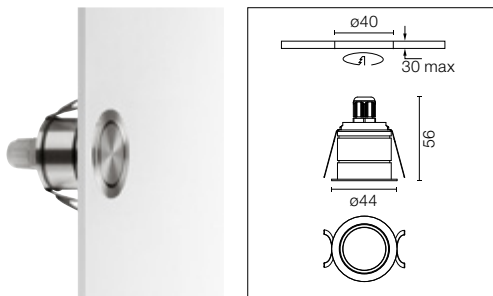

G-O

Light Source: Top LED 1,2W - 24V - 105 lm - 3000K/CRI 90

Driver pour installation à distance accessible : ne passe pas par le trou d'installation de la lampe.

Semi recessed signalling lamp for indoor use on ceiling/wall. Power supply not included. 1000 mm power cable included.

Équipement pour installation distante dans un endroit accessible : ne rentre pas par le trou d'encastrement du luminaire, à l'exception du 60.9157.

Equipment for remote installation in an accesible place: it does not fit through the recessing hole of the luminaire, except 60.9157.

Alimentations recommandées / Recommended power supply*:
Non Dimmable 110-240V 60.9157 (8W)
Non Dimmable 220-240V 60.8703 (25W)
Dali Controler 60.8635

Pour une installation DALI, prévoir un équipement non variable et le contrôleur DALI.

For Dali installation, the non-dimmable kit and the Dali controller are needed.

Lumière Blanche/White Light
09.3200.30A
09.3200.29A
09.3200.55A
09.3200.BZA
09.3200.ANA