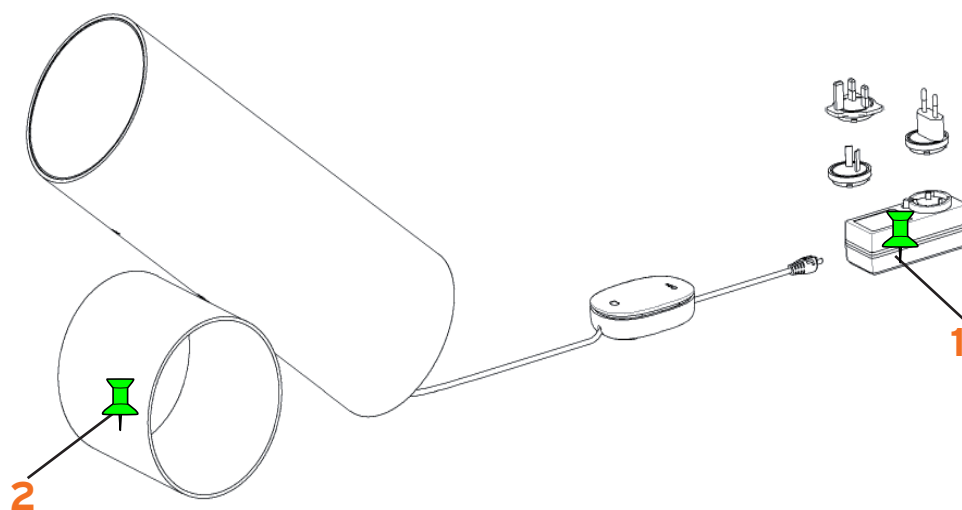

# SAWARU

Nendo

- 1. Kit di spine elettriche e driver nero :: Black Plug kit & driver
- 2. Base bianca :: White base
- 2. Base nera :: Black base
- 2. Base azzurra opalina :: Opal light Blue base
- 2. Base oro :: Gold base