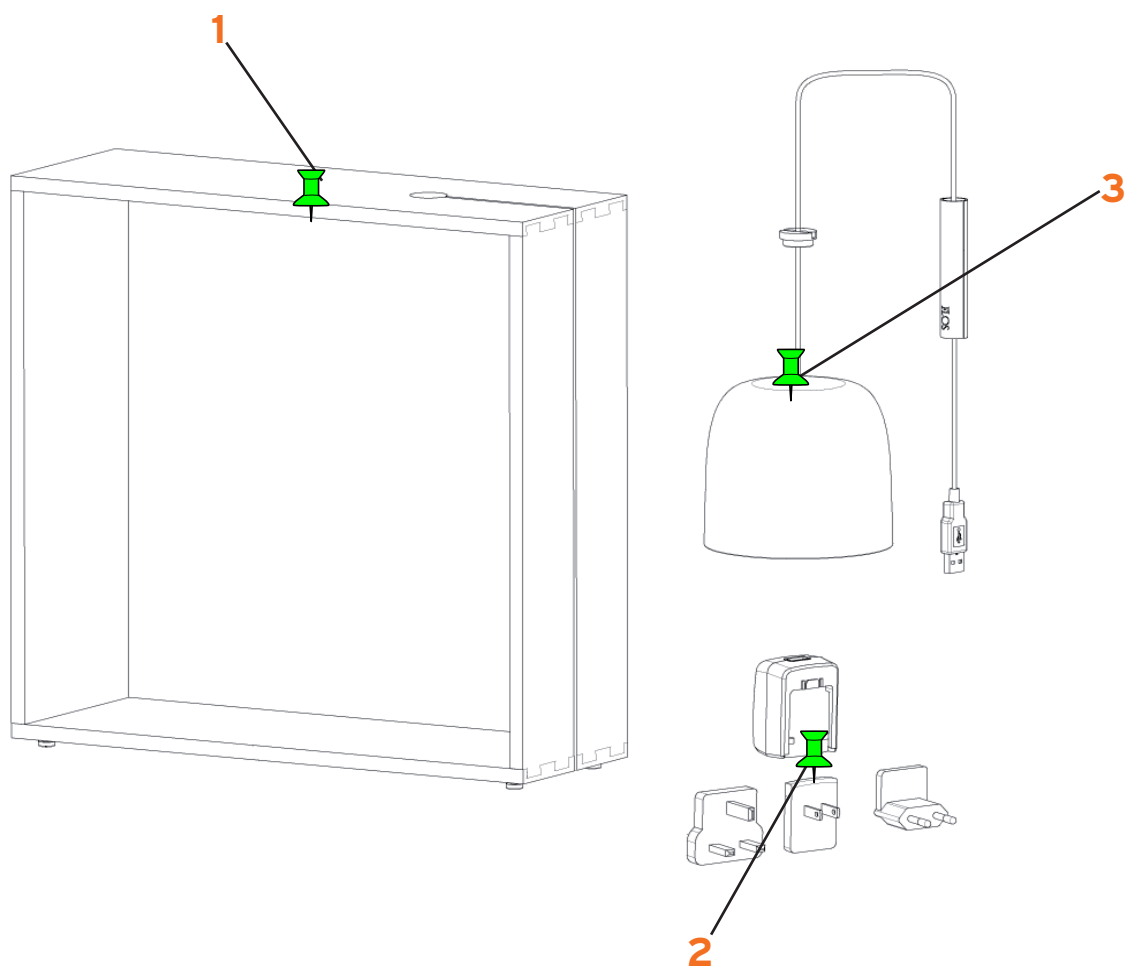

# GAKU WIRE

Nendo

FLOS

www.flos.com

1. Assieme box Gaku Wire bianco :: White Gaku Wire box assembly
1. Assieme box Gaku Wire nero :: Black Gaku Wire box assembly
2. Alimentatore bianco e kit plug :: White driver & plugs
2. Alimentatore nero e kit plug :: Black driver & plugs
3. Assieme lampada bianca Gaku Wire :: White lamp assembly Gaku Wire
3. Assieme lampada nera Gaku Wire :: Black lamp assembly Gaku Wire