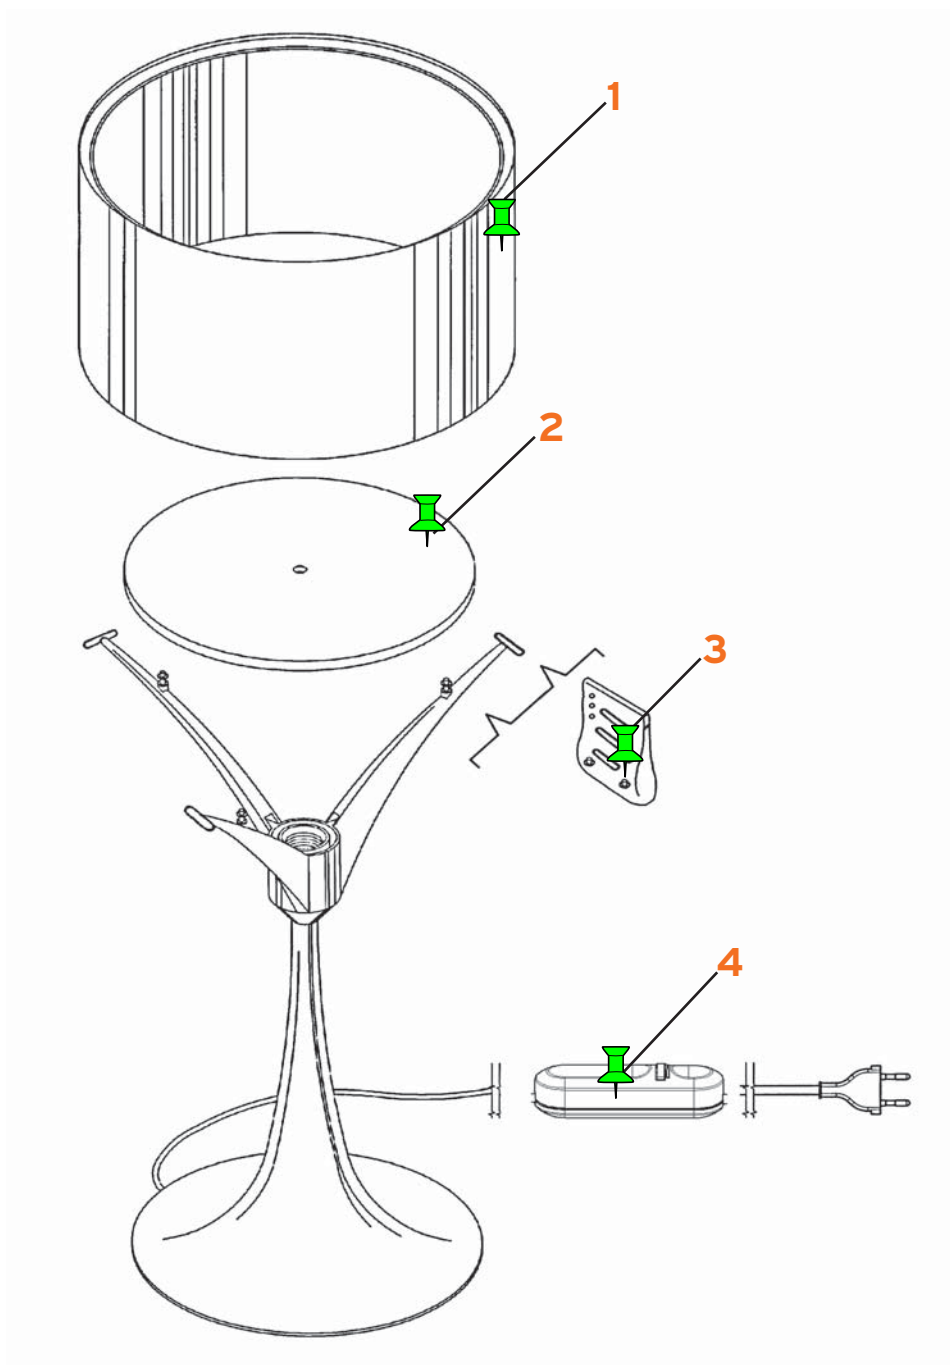

SPUN LIGHT T2

Sebastian Wrong

FLOS

www.flos.com

1. Diffusore T2 nero :: T2 black diffuser

1. Diffusore T2 bianco :: T2 white diffuser

1. Diffusore T2 mud :: T2 mud diffuser

2. Vetro antiabbagliamento T2 :: T2 anti-glare glass

3. Sacchetto supporto diffusore e or :: Bag with diffuser supports and O-rings

4. Dimmer Led nero 1004P LFP100-240V 4-150WHL 4-25W :: Led black dimmer 1004P LFP100-240V 4-150WHL

4. Dimmer Led bianco 1004P LFP100-240V 4-150WHL 4-25W :: Led white dimmer 1004P LFP100-240V 4-150WHL