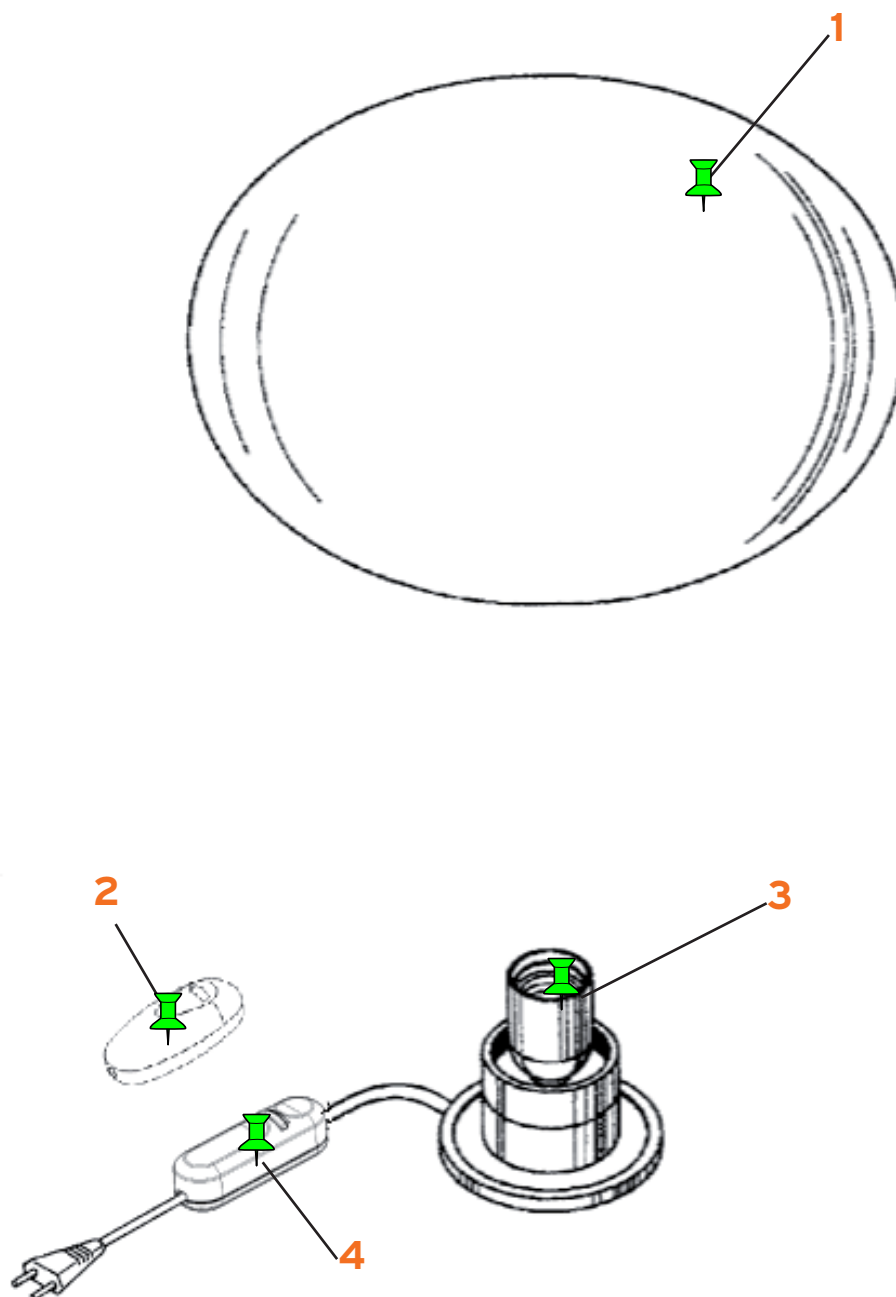

GLO-BALL BASIC 1

Jasper Morrison

1. Diffusore 1 bianco :: White diffuser 1

2. Dimmer 101 RL7200 160W 220/240V :: Dimmer 101 RL7200 160W 220/240V

3. Assieme portalampada :: Lampholder assembly

4. Dimmer Led 1004P LFP100-240V 4-150WHL 4-25W :: Led dimmer 1004P LFP100-240V 4-150WHL